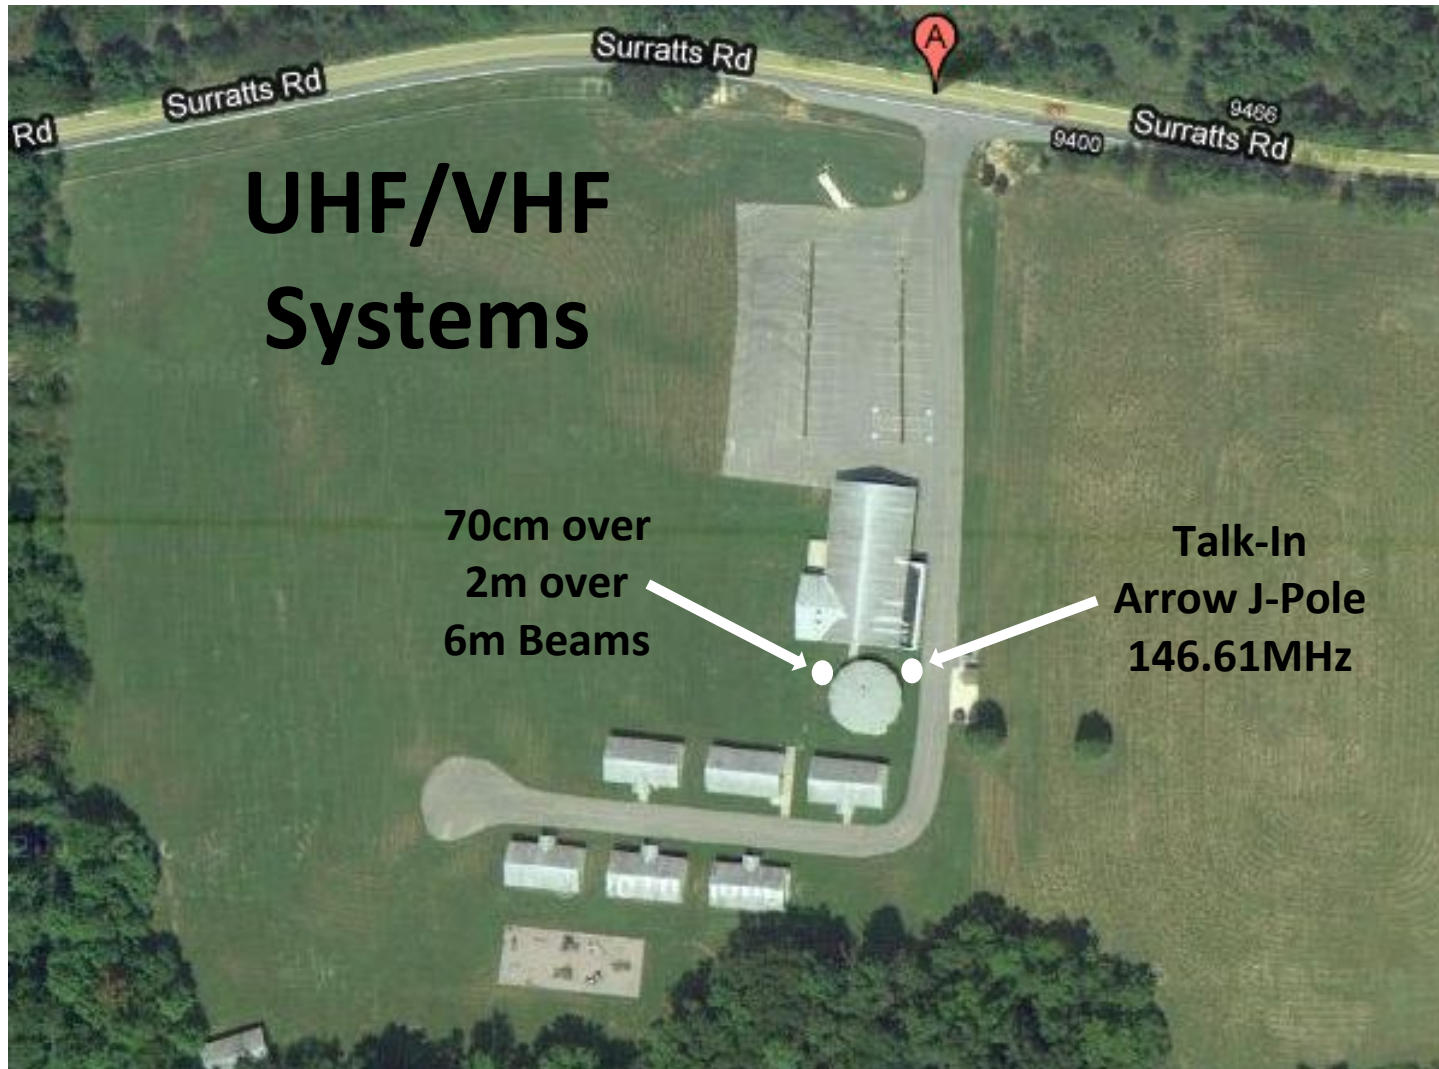

Radiating Devices (Antennas)