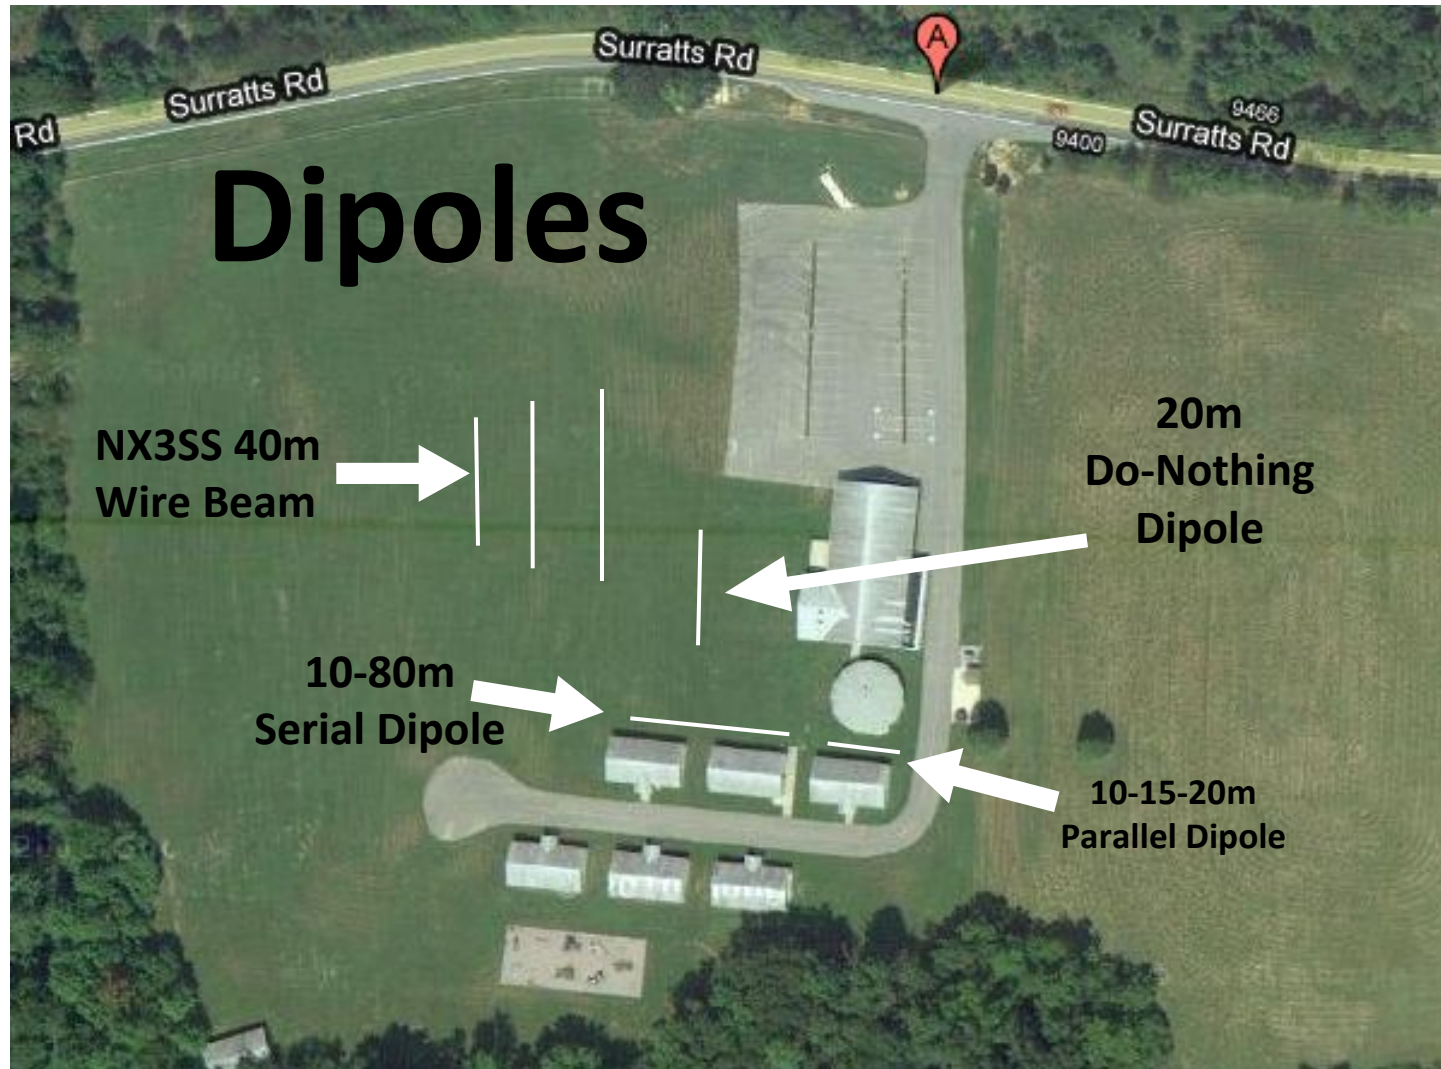

Radiating Devices (Antennas)